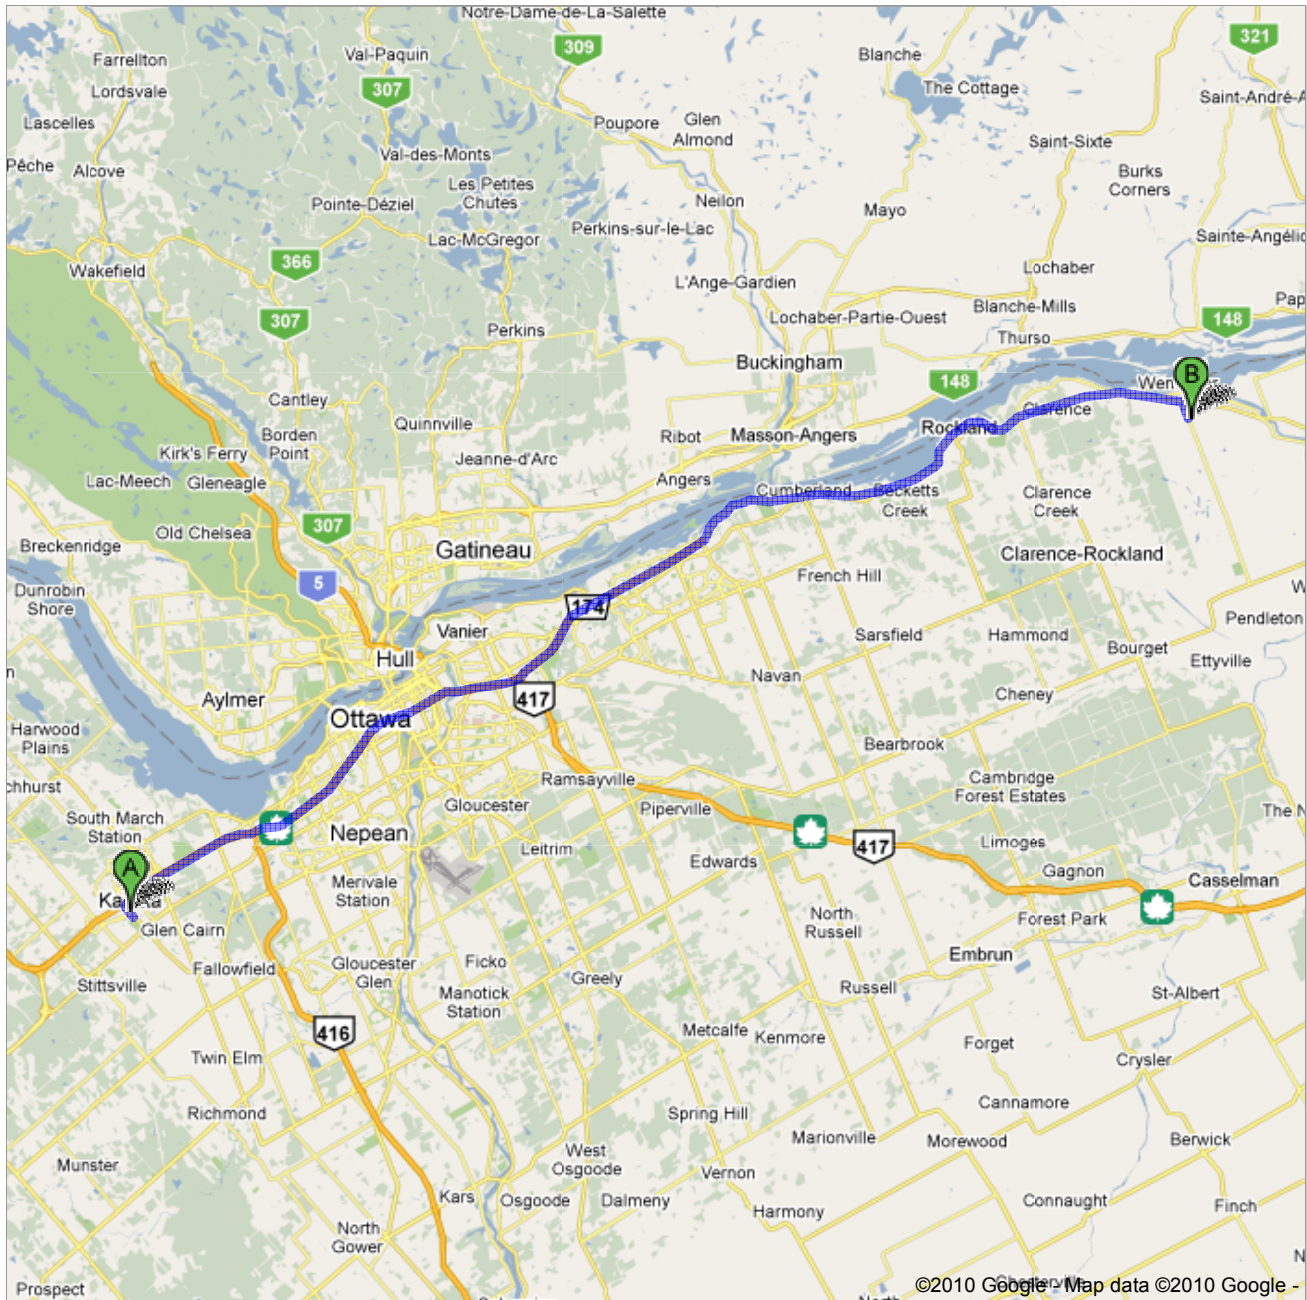

**Directions to Papanack Park Zoo**  
150 County Road 19, Wendover, ON K0A 3K0 - (613) 673-7275  
**74.5 km – about 1 hour 6 mins**

 Kanata, ON

- |   |   |                             |
|---|---|-----------------------------|
|   | 1. Head <b>southeast</b> on <b>Terry Fox Dr/Regional Road 61</b> toward <b>Maple Grove Rd</b>                         | go 400 m<br>total 400 m     |
|  | 2. Make a U-turn at <b>Maple Grove Rd</b><br>About 3 mins   | go 700 m<br>total 1.1 km    |
|  | 3. Take the <b>Trans Canada Highway/ON-417 E</b> ramp to <b>Ottawa</b><br>About 1 min                                 | go 750 m<br>total 1.8 km    |
|   | 4. Merge onto <b>ON-417 E</b><br>About 17 mins  | go 26.1 km<br>total 27.9 km |
|  | 5. Take the exit on the left onto <b>Regional Road 174 E</b> toward <b>Orléans Rockland</b><br>About 22 mins          | go 26.9 km<br>total 54.8 km |
|   | 6. Continue onto <b>County Road 17</b><br>About 21 mins   | go 18.7 km<br>total 73.6 km |
|  | 7. Turn right at <b>County Road 19</b> (signs for <b>Wendover</b> )<br>Destination will be on the left<br>About 1 min | go 1.0 km<br>total 74.5 km  |

 **Papanack Park Zoo**  
150 County Road 19, Wendover, ON K0A 3K0 - (613) 673-7275

These directions are for planning purposes only. You may find that construction projects, traffic, weather, or other events may cause conditions to differ from the map results, and you should plan your route accordingly. You must obey all signs or notices regarding your route.

Map data ©2010 Google

Directions weren't right? Please find your route on [maps.google.ca](http://maps.google.ca) and click "Report a problem" at the bottom left.